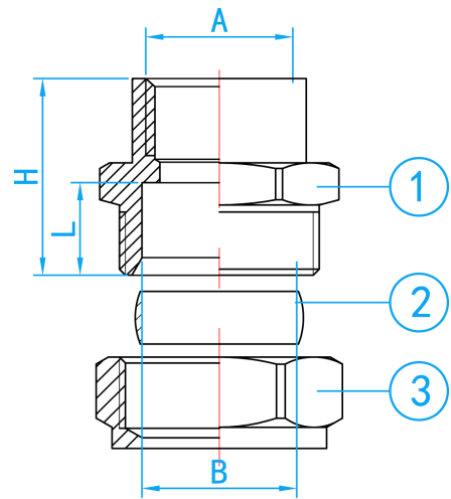

COMPRESSION [CXFI] REDUCING COUPLER

COMPLY WITH BSEN1254-2:1998

SECTION VIEW

COMPONENT PARTS

ITEM	PARTS	MATERIAL
1	Body	CR Brass
2	Ring	Brass
3	Nut	Brass

DIMENSIONS

SKU	A (inch)	B (mm)	L (mm)	H (mm)	WEIGHT (kg)	PCS/CTN
CRCFIU02015	1/2" BSP	22	13.0	27.6	0.070	300